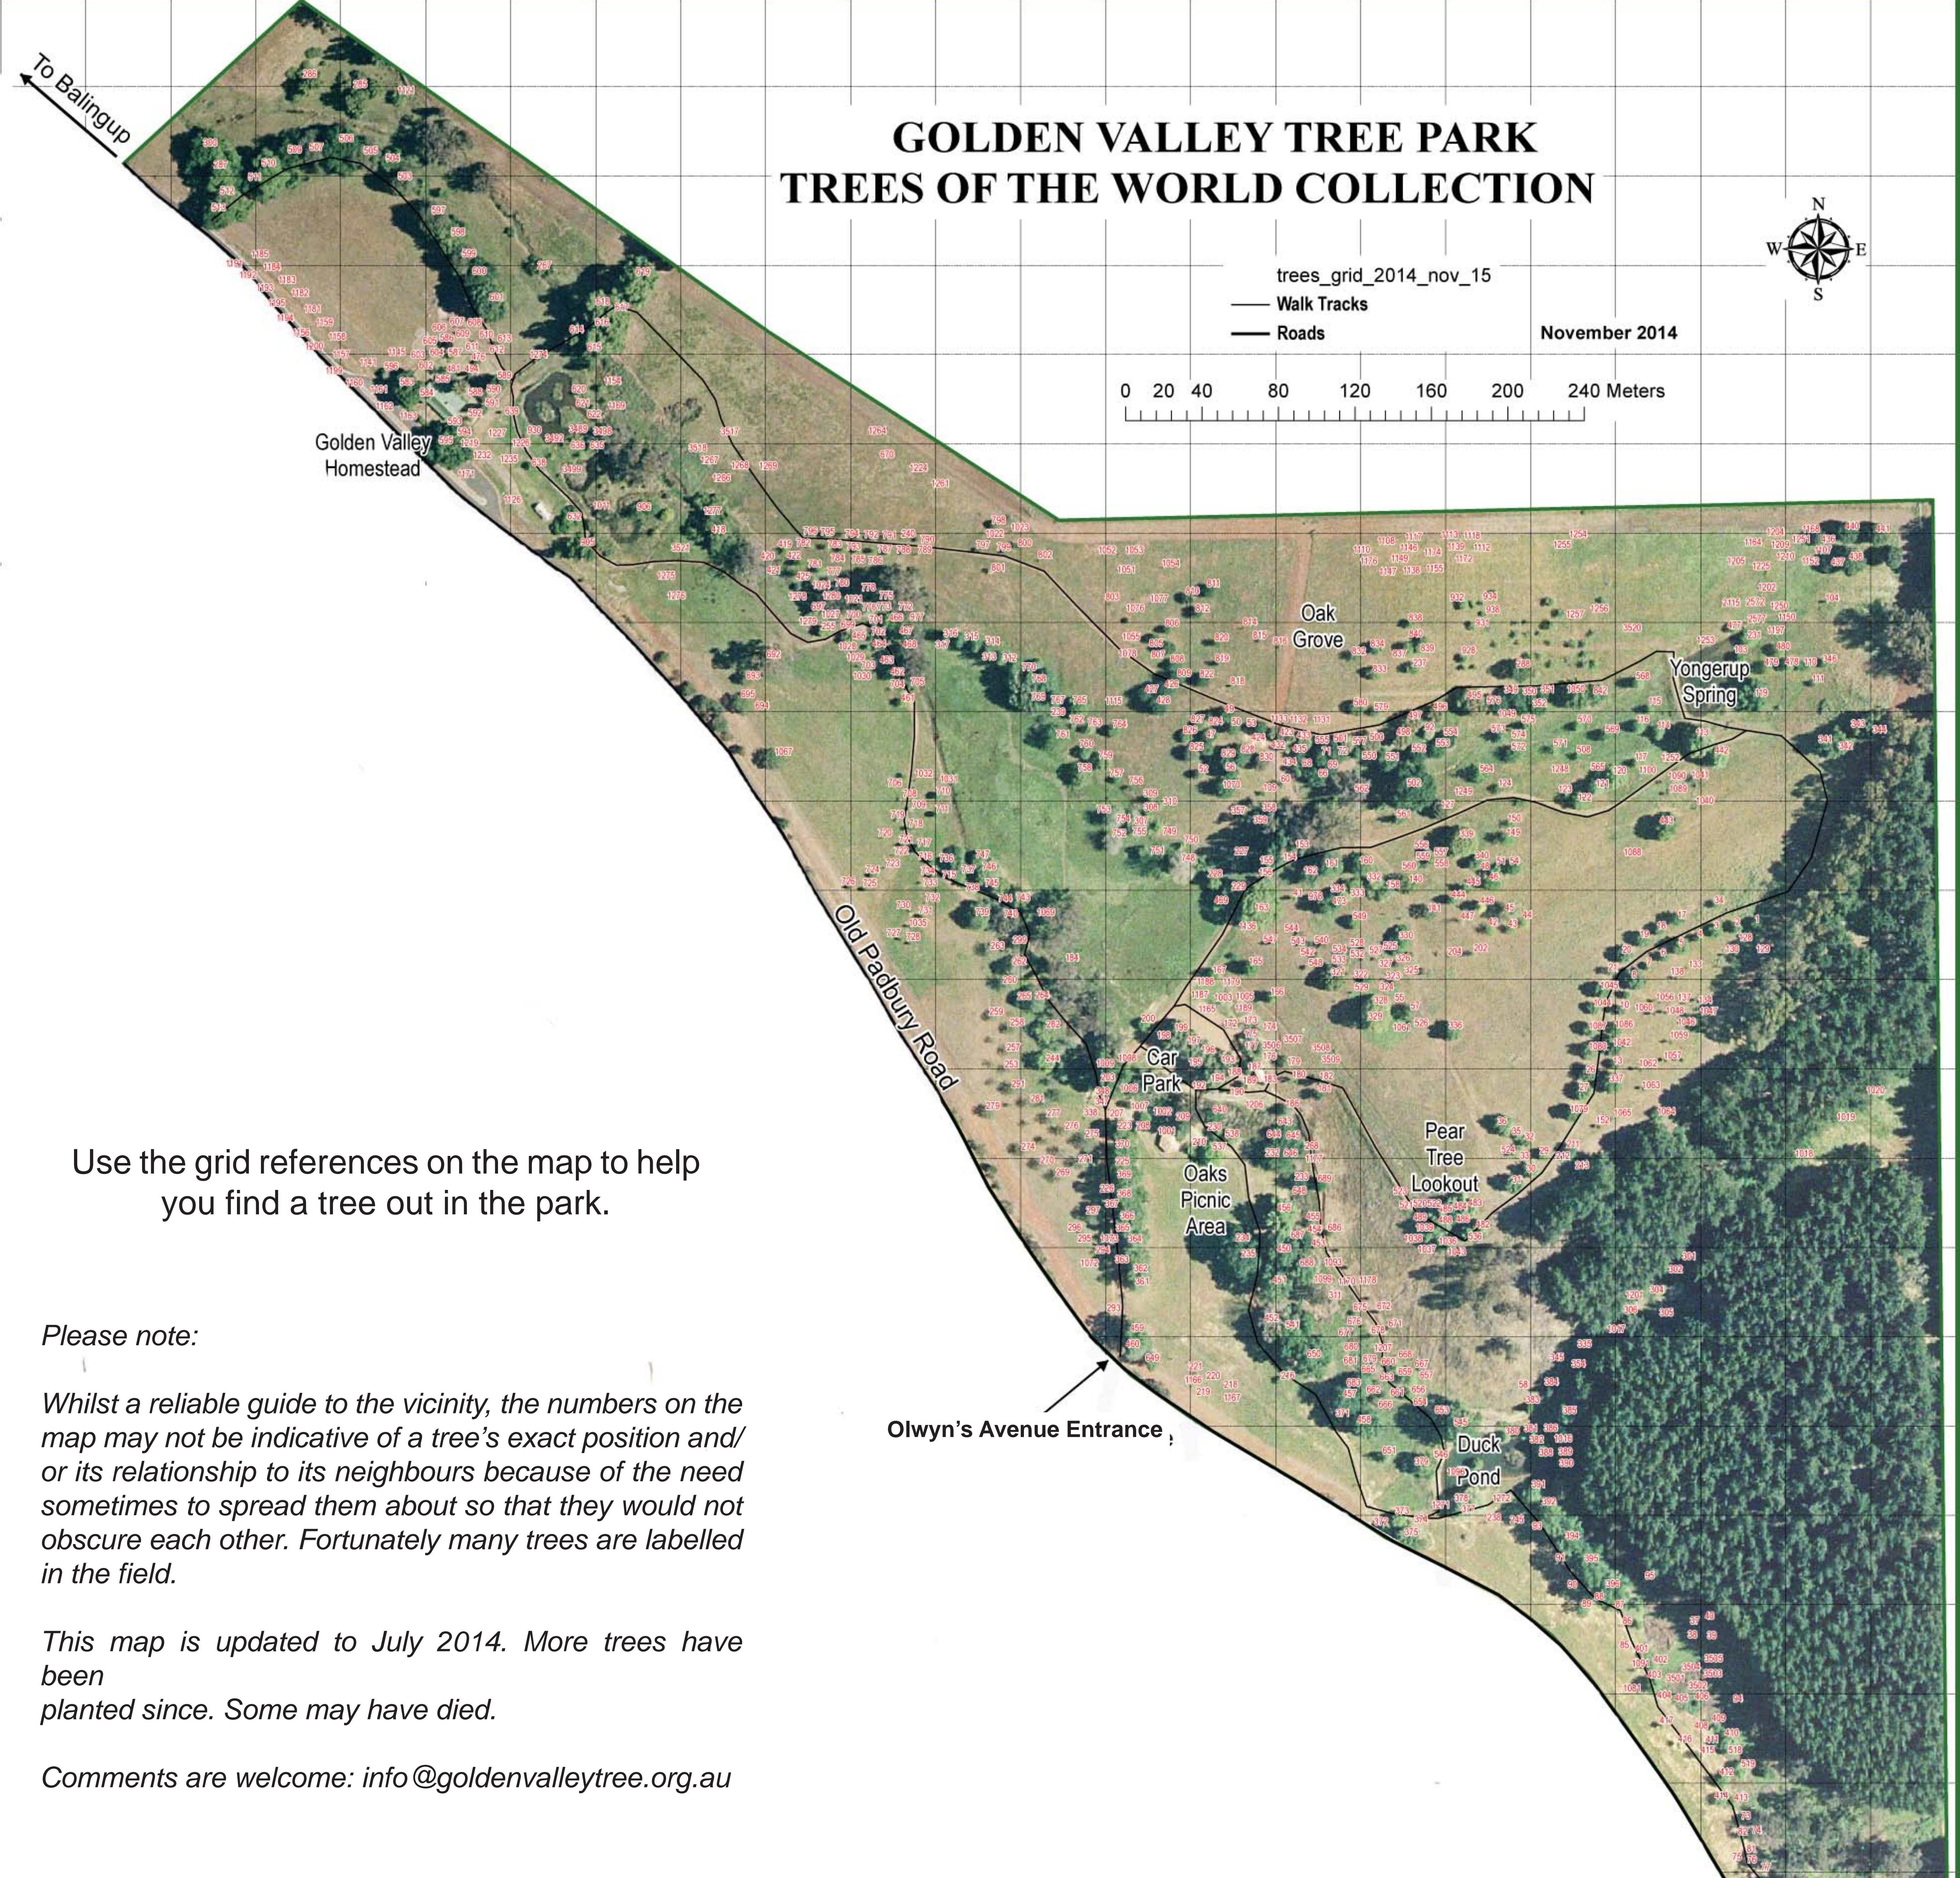

GOLDEN VALLEY TREE PARK TREES OF THE WORLD COLLECTION

trees_grid_2014_nov_15
 — Walk Tracks
 — Roads
 November 2014
 0 20 40 80 120 160 200 240 Meters

Use the grid references on the map to help you find a tree out in the park.

Please note:

Whilst a reliable guide to the vicinity, the numbers on the map may not be indicative of a tree's exact position and/or its relationship to its neighbours because of the need sometimes to spread them about so that they would not obscure each other. Fortunately many trees are labelled in the field.

This map is updated to July 2014. More trees have been planted since. Some may have died.

Comments are welcome: info@goldenvalleytree.org.au

Olwyn's Avenue Entrance